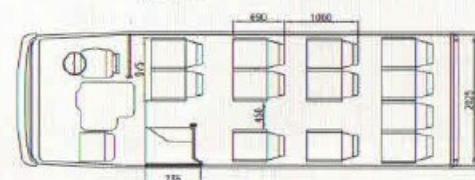

# TECHNICAL SPECIFICATION

Model	10.50C	10.50E
Wheelbase (mm)	2750	3350
Overall Length (mm)	4885	5800
Front Overhang (mm)	1005	1005
Rear Overhang (mm)	1185	1445
Min. Turning Radius (m)	5.35	6.6
Max. GVW (Kgs)	5400	5400
Min. Ground Clearance (mm)	210	210
Engine Type	E 483 TCI - BSIII E 483 CRS - BSIV	
Displacement	3298 cc	
Maximum Power	70 KW(95 HP) @ 3200 rpm- BSIII 70 KW(95HP) @ 2600 rpm- BSIV	
Maximum Torque	285 Nm (28.5Mkg) @ 1445 rpm- BSIII 300 Nm (30Mkg) @ 1600 rpm- BSIV	
Bore x Stroke	100 mm x 105 mm	
Air Cleaner	Dry type	
Clutch	275 mm Dia. Single dry plate diaphragm type, hydraulic assisted	
Transmission	5 forward sychromesh & 1 reverse constant mesh.	
Frame	Ladder type 'C' channel : Web-181 mm x Flange- 65 mm x Thickness - 5 mm	
Suspension	Semi-Elliptical laminated leaf spring with Hydraulic double - acting telescopic type shock absorbers at front & rear	
Steering	Re-Circulated ball & nut type. Adjustable steering column (Tiltable & Telescopic)	
Service Brakes	Hydraulic vacuum assisted divided line brakes	
Tyres	8.25 x 16 (14 PR)	
System Voltage	12V	
Battery	130AH	
Alternator	75Amp	
Fuel Tank	60 Lts.	

# SUGGESTED SEAT LAYOUTS

Model : 10.50 C  
WB : 2750 mm  
Seating Capacity (STD) : 15+1+1

Model : 10.50 C  
WB : 2750 mm  
Seating Capacity (HHR) : 15+1+1

Model : 10.50 C  
WB : 2750 mm  
Seating Capacity (PUSH BACK) : 9+1+1

Model : 10.50 E  
WB : 3350 mm  
Seating Capacity (STD) : 23+1+1

Model : 10.50 E  
WB : 3350 mm  
Seating Capacity (HHR) : 19+1+1

Model : 10.50 E  
WB : 3350 mm  
Seating Capacity (PUSH BACK) : 12+1+1