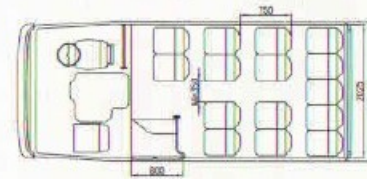

# TECHNICAL SPECIFICATION

Model	10.50C	10.50E
Wheelbase (mm)	2750	3350
Overall Length (mm)	4885	5800
Front Overhang (mm)	1005	1005
Rear Overhang (mm)	1185	1445
Min. Turning Radius (m)	5.35	6.6
Max. GVW (Kgs)	5400	5400
Min. Ground Clearance (mm)	210	210
Engine Type	E 483 TCI - BSIII E 483 CRS - BSIV	
Displacement	3298 cc	
Maximum Power	70 KW(95 HP) @ 3200 rpm- BSIII 70 KW(95HP) @ 2600 rpm- BSIV	
Maximum Torque	285 Nm (28.5Mkg) @ 1445 rpm- BSIII 300 Nm (30Mkg) @ 1600 rpm- BSIV	
Bore x Stroke	100 mm x 105 mm	
Air Cleaner	Dry type	
Clutch	275 mm Dia. Single dry plate diaphragm type, hydraulic assisted	
Transmission	5 forward sychromesh & 1 reverse constant mesh.	
Frame	Ladder type 'C' channel : Web-181 mm x Flange- 65 mm x Thickness - 5 mm	
Suspension	Semi-Elliptical laminated leaf spring with Hydraulic double - acting telescopic type shock absorbers at front & rear	
Steering	Re-Circulated ball & nut type. Adjustable steering column (Tiltable & Telescopic)	
Service Brakes	Hydraulic vacuum assisted divided line brakes	
Tyres	8.25 x 16 (14 PR)	
System Voltage	12V	
Battery	130AH	
Alternator	75Amp	
Fuel Tank	60 Lts.	

# SUGGESTED SEAT LAYOUTS

Model : 10.50 C  
WB : 2750 mm  
Seating Capacity (STD) : 15+1+1

Model : 10.50 C  
WB : 2750 mm  
Seating Capacity (HHR) : 15+1+1

Model : 10.50 C  
WB : 2750 mm  
Seating Capacity (PUSH BACK) : 9+1+1

Model : 10.50 E  
WB : 3350 mm  
Seating Capacity (STD) : 23+1+1

Model : 10.50 E  
WB : 3350 mm  
Seating Capacity (HHR) : 19+1+1

Model : 10.50 E  
WB : 3350 mm  
Seating Capacity (PUSH BACK) : 12+1+1