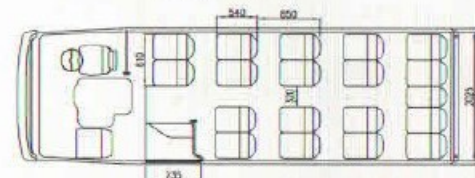

# TECHNICAL SPECIFICATION

Model	10.50C	10.50E
Wheelbase (mm)	2750	3350
Overall Length (mm)	4885	5800
Front Overhang (mm)	1005	1005
Rear Overhang (mm)	1185	1445
Min. Turning Radius (m)	5.35	6.6
Max. GVW (Kgs)	5400	5400
Min. Ground Clearance (mm)	210	210
Engine Type	E 483 TCI - BSIII E 483 CRS - BSIV	
Displacement	3298 cc	
Maximum Power	70 KW(95 HP) @ 3200 rpm- BSIII 70 KW(95HP) @ 2600 rpm- BSIV	
Maximum Torque	285 Nm (28.5Mkg) @ 1445 rpm- BSIII 300 Nm (30Mkg) @ 1600 rpm- BSIV	
Bore x Stroke	100 mm x 105 mm	
Air Cleaner	Dry type	
Clutch	275 mm Dia. Single dry plate diaphragm type, hydraulic assisted	
Transmission	5 forward sychromesh & 1 reverse constant mesh.	
Frame	Ladder type 'C' channel : Web-181 mm x Flange- 65 mm x Thickness - 5 mm	
Suspension	Semi-Elliptical laminated leaf spring with Hydraulic double - acting telescopic type shock absorbers at front & rear	
Steering	Re-Circulated ball & nut type. Adjustable steering column (Tiltable & Telescopic)	
Service Brakes	Hydraulic vacuum assisted divided line brakes	
Tyres	8.25 x 16 (14 PR)	
System Voltage	12V	
Battery	130AH	
Alternator	75Amp	
Fuel Tank	60 Lts.	

# SUGGESTED SEAT LAYOUTS

Model : 10.50 C  
WB : 2750 mm  
Seating Capacity (STD) : 15+1+1

Model : 10.50 C  
WB : 2750 mm  
Seating Capacity (HHR) : 15+1+1

Model : 10.50 C  
WB : 2750 mm  
Seating Capacity (PUSH BACK) : 9+1+1

Model : 10.50 E  
WB : 3350 mm  
Seating Capacity (STD) : 23+1+1

Model : 10.50 E  
WB : 3350 mm  
Seating Capacity (HHR) : 19+1+1

Model : 10.50 E  
WB : 3350 mm  
Seating Capacity (PUSH BACK) : 12+1+1